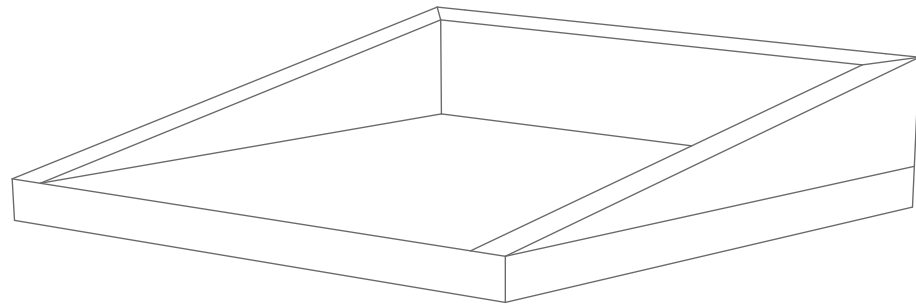

"SPLITLY" SIDE TABLE LAMP BY STUDIO KAHINDO

CUT LIST

DIMENSIONS IN MM

"SPLITY" SIDE TABLE LAMP BY STUDIO KAHINDO

CUT LIST
DIMENSIONS IN MM

TOP SHELF

BOTTOM SHELF