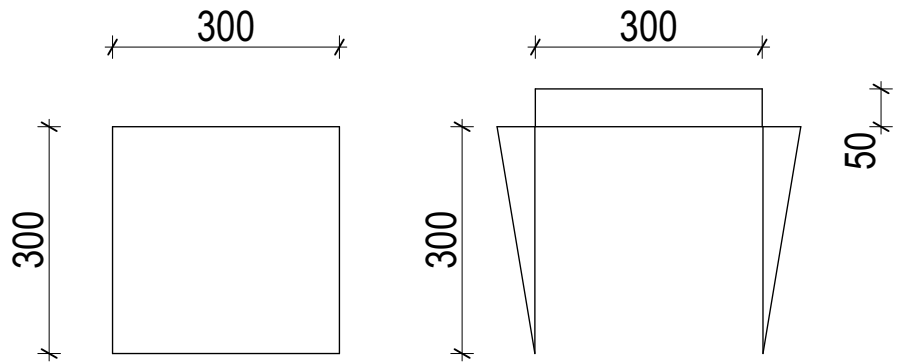

"SPLITLY" SIDE TABLE LAMP BY STUDIO KAHINDO

CUT LIST

DIMENSIONS IN MM

"SPLITY" SIDE TABLE LAMP BY STUDIO KAHINDO

CUT LIST
DIMENSIONS IN MM

TOP SHELF

BOTTOM SHELF