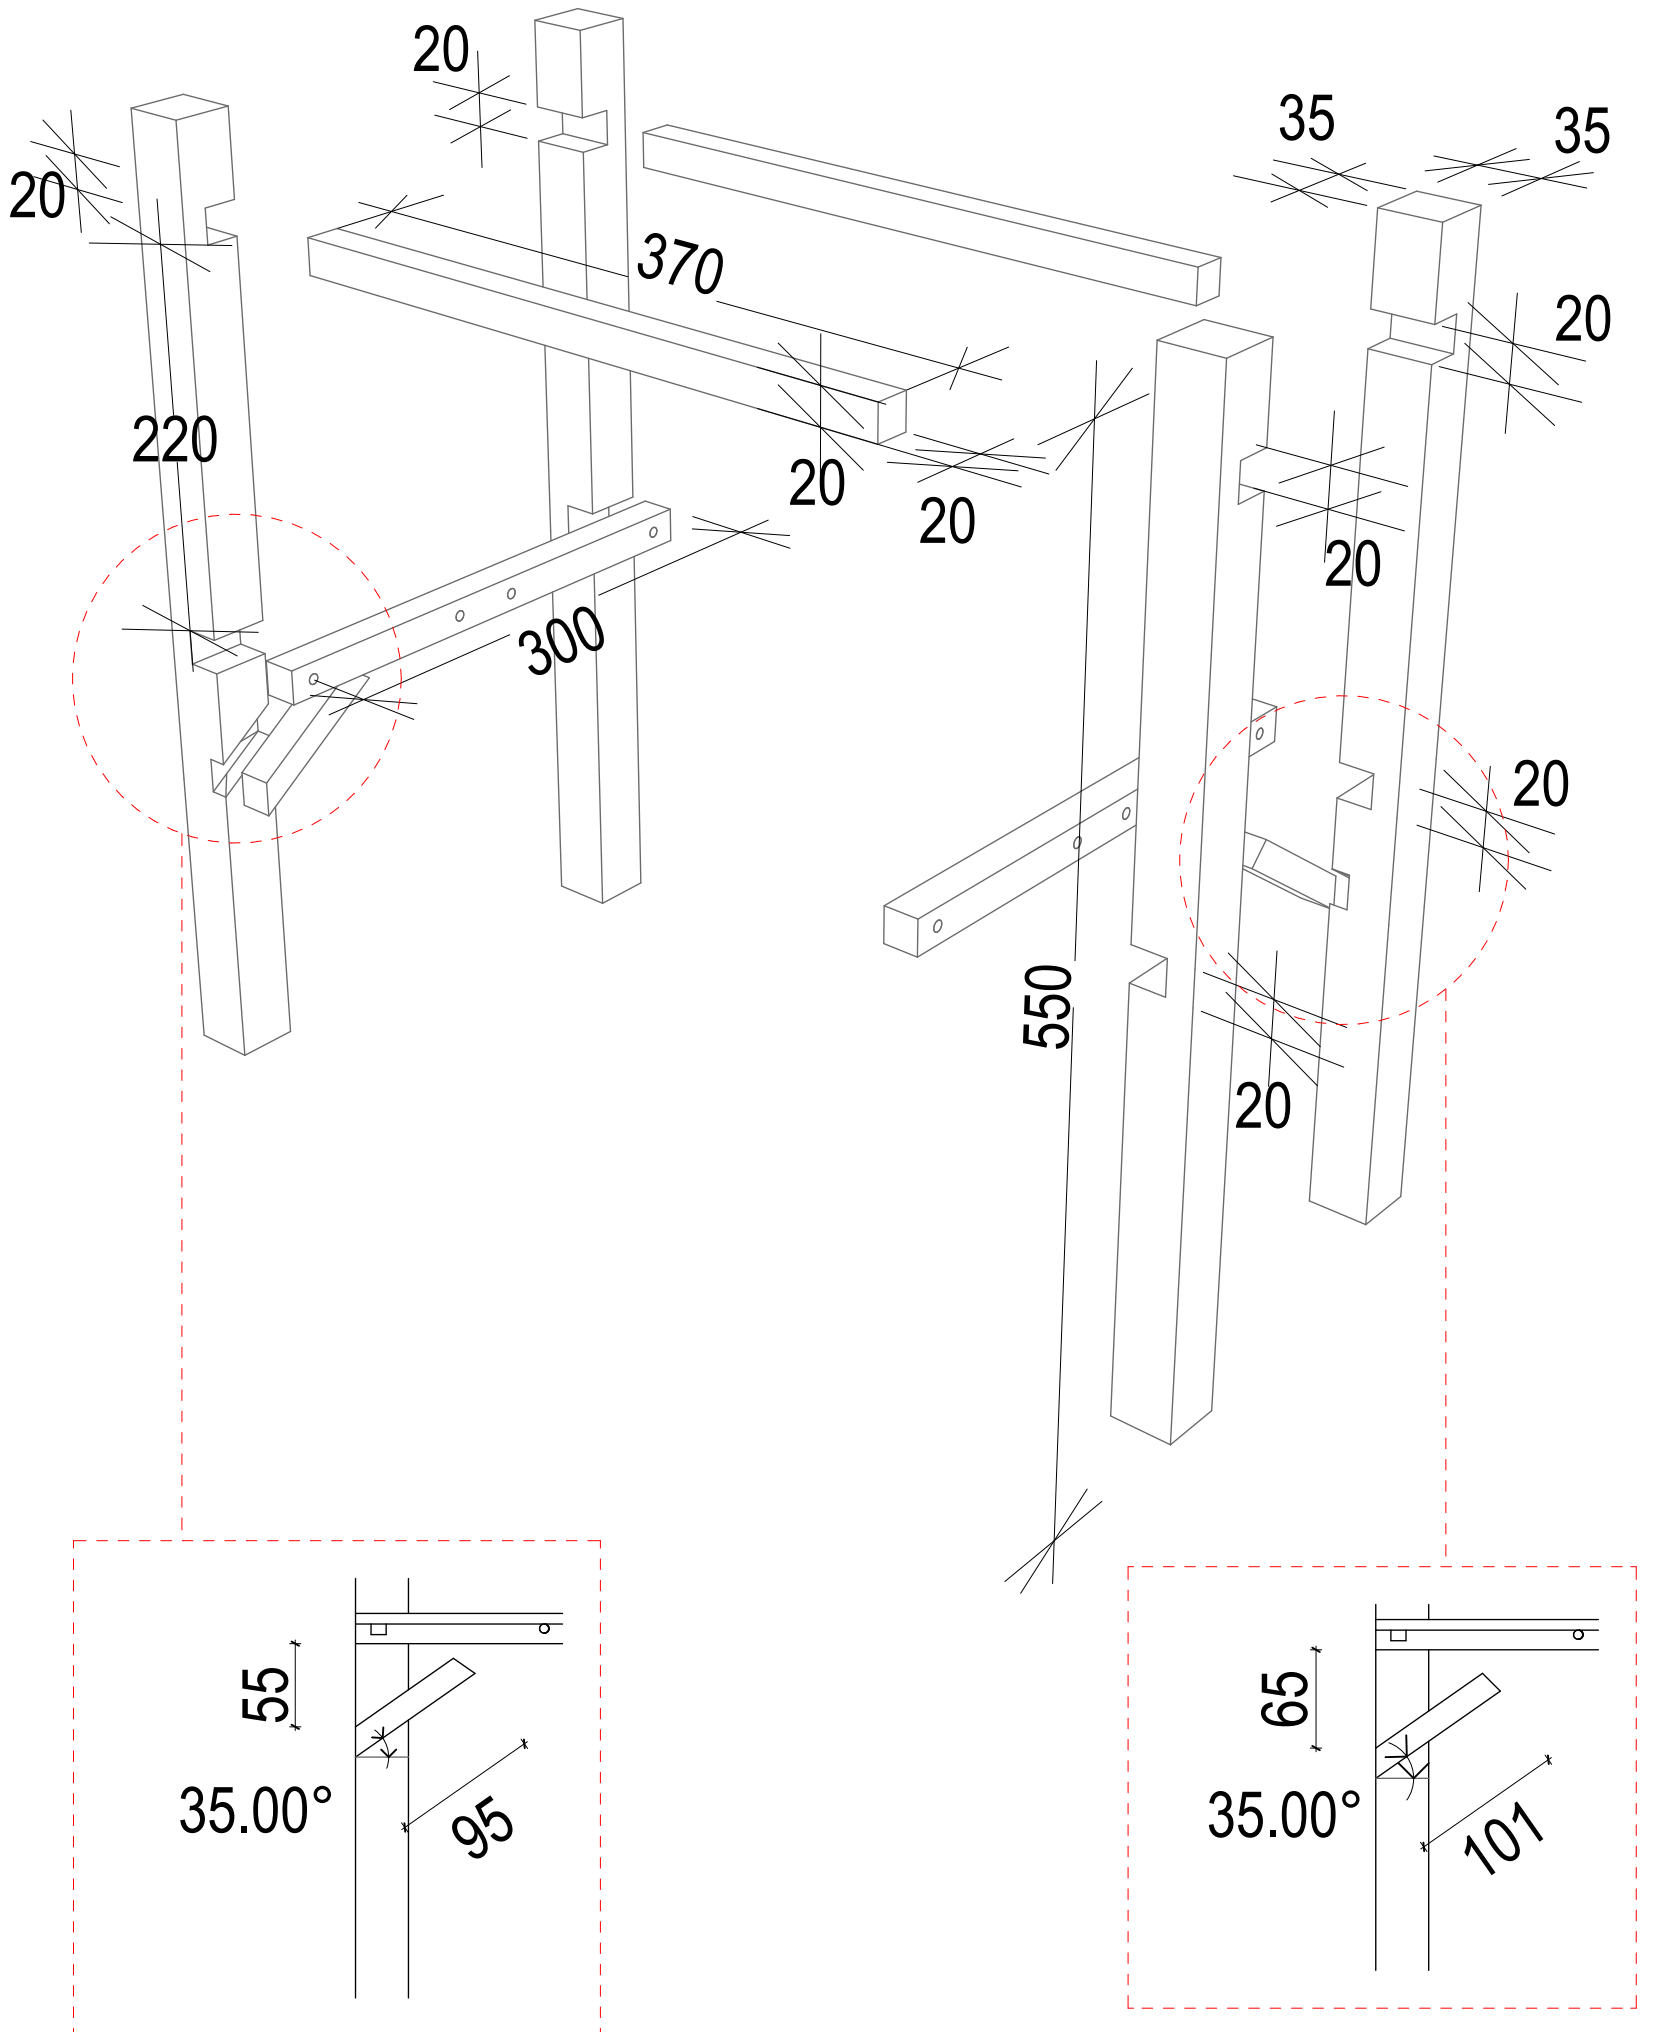

"SPLITLY" SIDE TABLE LAMP BY STUDIO KAHINDO

CUT LIST

DIMENSIONS IN MM

"SPLITY" SIDE TABLE LAMP BY STUDIO KAHINDO

CUT LIST
DIMENSIONS IN MM

TOP SHELF

BOTTOM SHELF