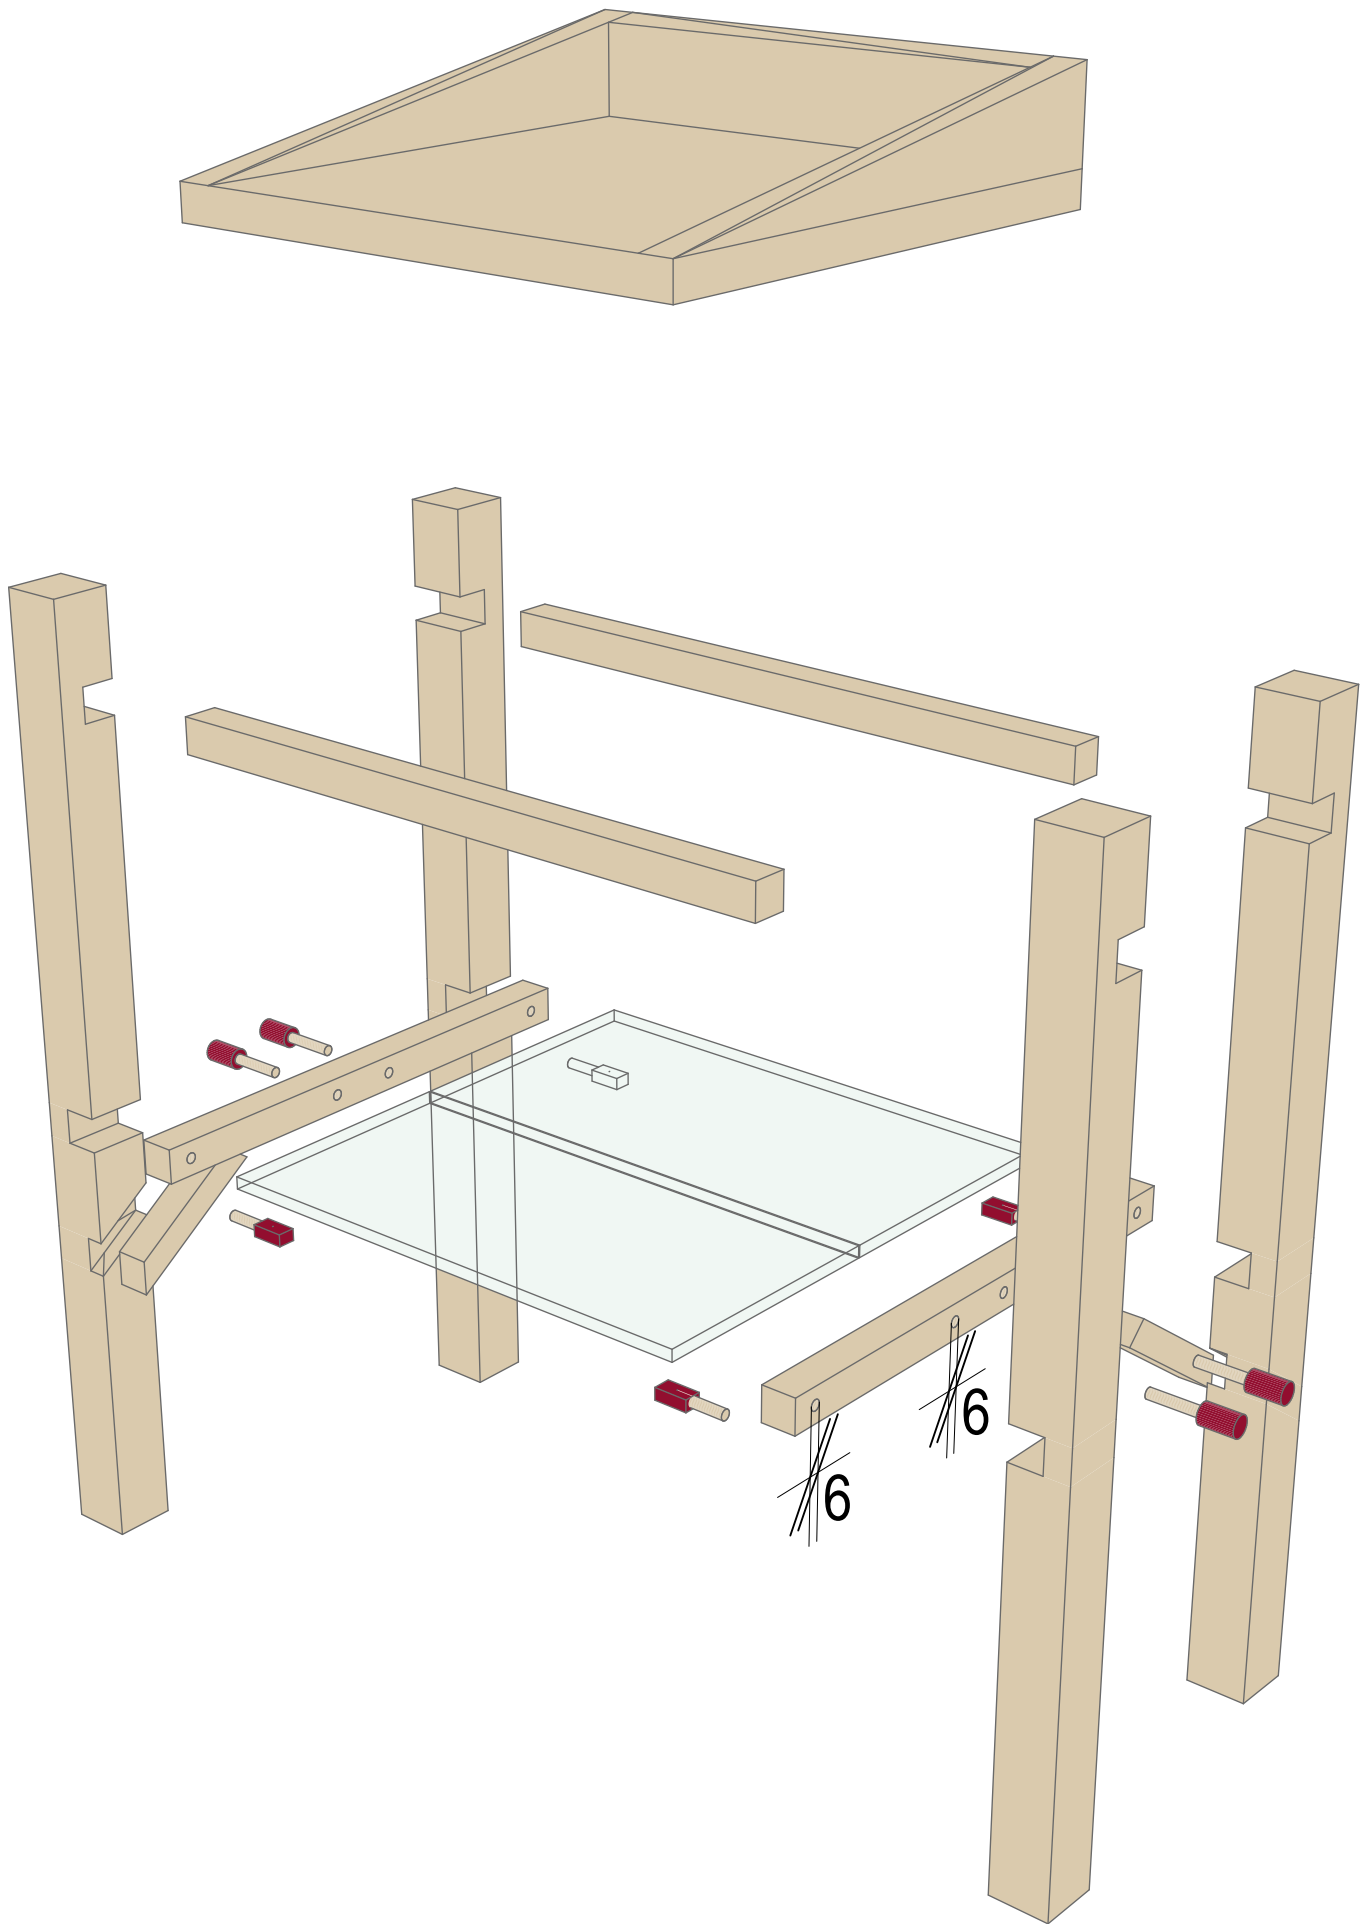

"SPLITY" SIDE TABLE LAMP BY STUDIO KAHINDO

SAFETY FIRST!!

These plans are provided for informational and educational purposes only. By using these plans, you agree that you are solely responsible for your own safety, the quality of your work, and the outcome of the final product.

"SPLITLY" SIDE TABLE LAMP BY STUDIO KAHINDO

CUT LIST

DIMENSIONS IN MM

"SPLITY" SIDE TABLE LAMP BY STUDIO KAHINDO

CUT LIST
DIMENSIONS IN MM

TOP SHELF

BOTTOM SHELF